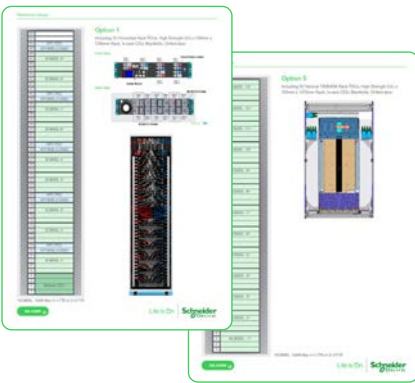

Deliver tailored AI solutions, faster

EcoStruxure™ Rack Solutions

AI is disrupting data center technology rapidly. You need a partner who can keep up.

With AI workloads demanding more power, cooling, and efficiency, customers need shorter lead times and customized solutions to keep up with innovation. Schneider Electric has you covered with IT infrastructure engineered for high-density AI workloads.

Start with a proven design

Reduce project time with a pre-validated design or framework built on our experience deploying IT infrastructure at scale.

Modify to your needs

We don't believe in one-size-fits-all solutions, especially when innovation needs to happen at the speed of AI.

Deploy with confidence

Our AI-ready enclosures enable hassle-free rack, stack, and ship with shock packaging and reinforced load ratings.

AI-ready white space

To meet the power and density challenges of AI, Schneider Electric solutions tightly integrate the physical infrastructure with your IT gear, to maximize data center white space.

Racks

Power

Cooling

Security and environmental monitoring

Lifecycle service plans

Consulting services

Monitoring and management software

Sustainability focused expertise and designs