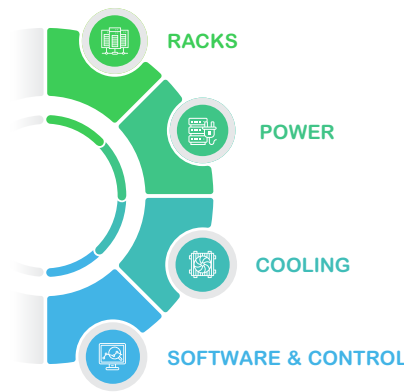

Deliver tailored AI solutions, faster

EcoStruxure™ Rack Solutions

AI is disrupting data center technology rapidly. You need a partner who can keep up.

With AI workloads demanding more power, cooling, and efficiency, customers need shorter lead times and customized solutions to keep up with innovation. Schneider Electric has you covered with IT infrastructure engineered for high-density AI workloads.

Start with a proven design

Reduce project time with a pre-validated design or framework built on our experience deploying IT infrastructure at scale.

Modify to your needs

We don't believe in one-size-fits-all solutions, especially when innovation needs to happen at the speed of AI.

Deploy with confidence

Our AI-ready enclosures enable hassle-free rack, stack, and ship with shock packaging and reinforced load ratings.

AI-ready white space

To meet the power and density challenges of AI, Schneider Electric solutions tightly integrate the physical infrastructure with your IT gear, to maximize data center white space.