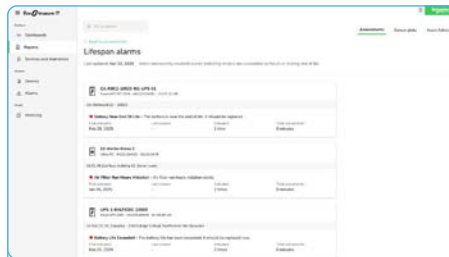

Active Lifespan Alarms Assessment

Review critical active alarms to prioritize replacements and prevent potential failures.