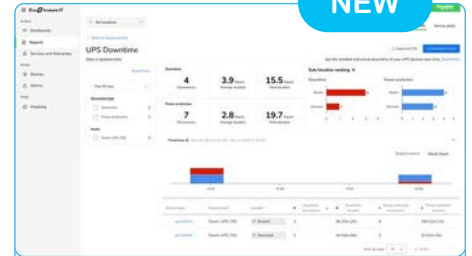

NEW

UPS Downtime Assessment

Quantify avoided and actual downtime events to demonstrate the value of proper UPS management and maintenance.