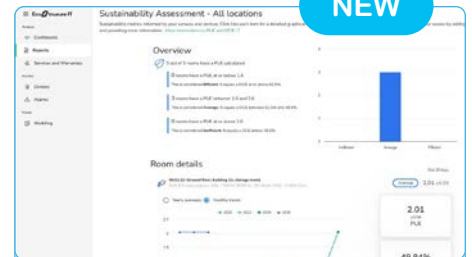

NEW

Sustainability Assessment

Measure your PUE and power consumption to identify energy-saving opportunities that reduce costs and carbon footprint.

Uncover issues before they impact your business

Take advantage of a free Power Infrastructure Assessment to find your UPS vulnerabilities before they become major headaches.

Contact your dedicated sales representative to get started.

Contact your Connection Account Team for more information.
1.800.800.0014 ■ www.connection.com/APC

Life Is On