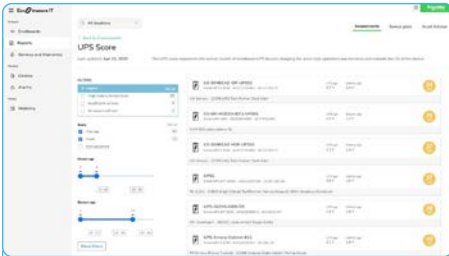

Connection
we solve IT™

EcoStruxure
Innovation At Every Level

A Power Infrastructure Assessment can help uncover:

-  **Hidden power inefficiencies** that are silently increasing your energy costs and carbon footprint.
-  **Potential system vulnerabilities** before they evolve into costly downtime events.
-  **Underutilized capacity** that could be optimized to extend equipment life and defer capital expenditures.
-  **Security gaps** in firmware and configurations that could expose your infrastructure to risk.
-  **Sustainability opportunities** to improve PUE metrics and align with corporate environmental goals.

*To qualify for an assessment with this vendor-agnostic tool, UPS systems must be networked with IP addresses.

Targeted tools for total visibility

UPS Health Assessment

Receive a comprehensive health score with specific recommendations to optimize UPS performance and reliability.