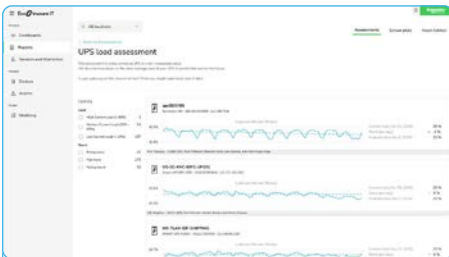

Security Vulnerability Assessment

Identify outdated firmware and vulnerable configurations to proactively strengthen your security posture.

NEW

UPS Downtime Assessment

Quantify avoided and actual downtime events to demonstrate the value of proper UPS management and maintenance.