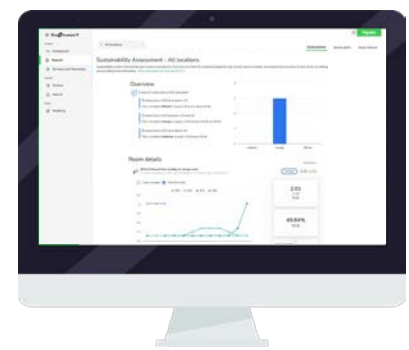

Don't let power problems catch you off guard

Uncover risks with our free, virtual Power Infrastructure Assessment.

Is your UPS infrastructure secretly draining your budget?

Hidden power issues, wasted capacity, and security gaps often go unnoticed until they cause real damage. Schneider Electric's cloud-based EcoStruxure™ IT Expert monitors your distributed IT equipment in real-time to fix problems before they hurt your business.

Connection
we solve IT™

EcoStruxure
Innovation At Every Level

A Power Infrastructure Assessment can help uncover:

-  **Hidden power inefficiencies** that are silently increasing your energy costs and carbon footprint.
-  **Potential system vulnerabilities** before they evolve into costly downtime events.
-  **Underutilized capacity** that could be optimized to extend equipment life and defer capital expenditures.
-  **Security gaps** in firmware and configurations that could expose your infrastructure to risk.
-  **Sustainability opportunities** to improve PUE metrics and align with corporate environmental goals.