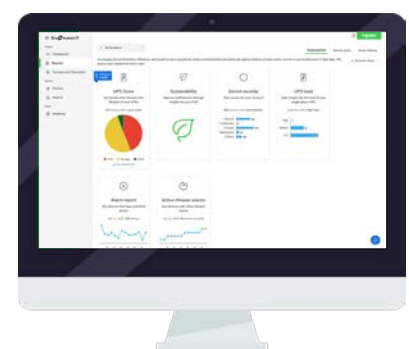

Don't let power problems catch you off guard

Uncover risks with our free, virtual Power Infrastructure Assessment.

Is your UPS infrastructure secretly draining your budget?

Hidden power issues, wasted capacity, and security gaps often go unnoticed until they cause real damage. Schneider Electric's cloud-based EcoStruxure™ IT Expert monitors your distributed IT equipment in real-time to fix problems before they hurt your business.

Connection
we solve IT™

EcoStruxure
Innovation At Every Level

A Power Infrastructure Assessment can help uncover:

-  **Hidden power inefficiencies** that are silently increasing your energy costs and carbon footprint.
-  **Potential system vulnerabilities** before they evolve into costly downtime events.
-  **Underutilized capacity** that could be optimized to extend equipment life and defer capital expenditures.
-  **Security gaps** in firmware and configurations that could expose your infrastructure to risk.
-  **Sustainability opportunities** to improve PUE metrics and align with corporate environmental goals.