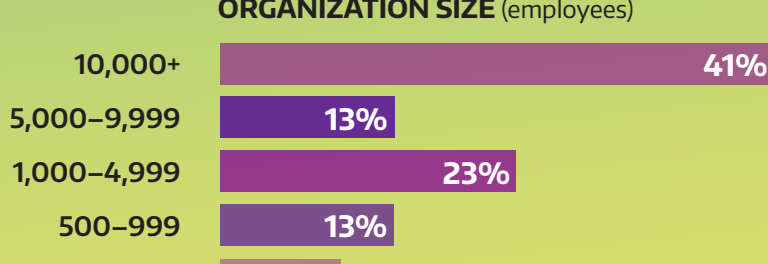

ORGANIZATION SIZE (employees)