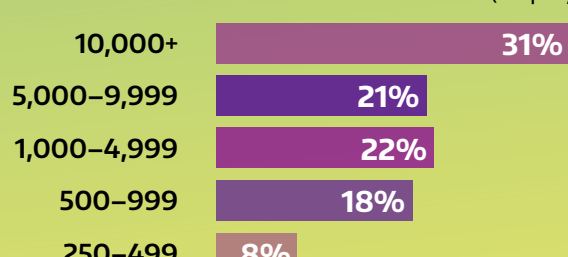

ORGANIZATION SIZE (employees)

Average number of workers = 19,274