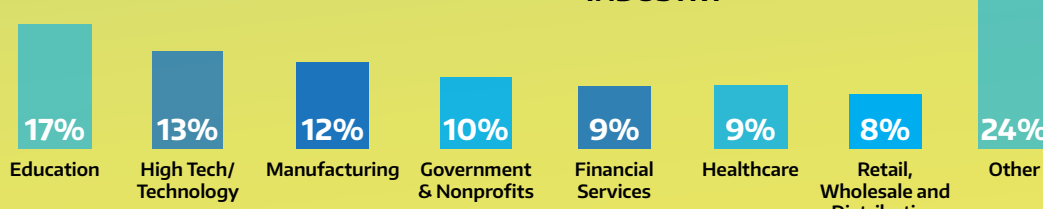

INDUSTRY

» Whatever the latest trends in IT, Connection is ready to solve your toughest challenges. Visit www.connection.com/NetworkingPractice for the full story.

IDG May 24, 2016 TechPulse poll. Base = 104 IT decision makers.

1.800.800.0014

Connection
we solve IT™